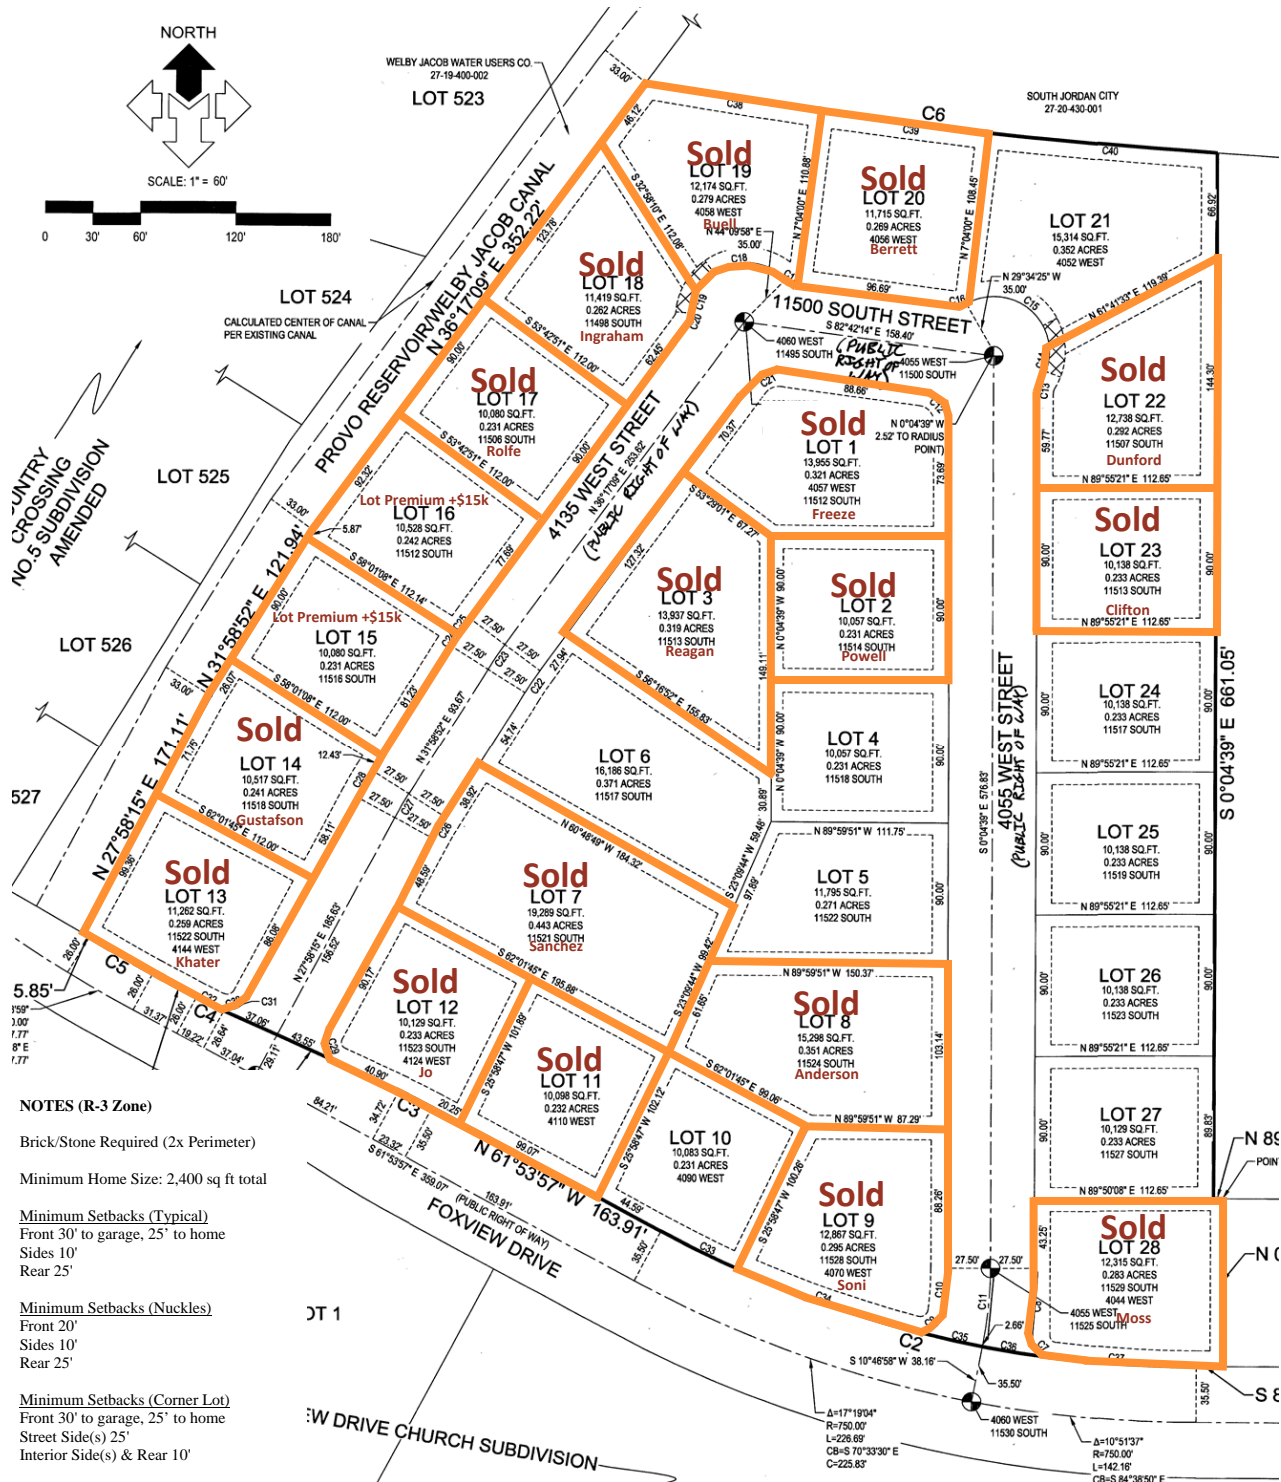

South Jordan

Estates at Country Crossing

Phase 1

11500 S 4100 W, South Jordan

2 of 19 Lots Available 0.23 - 0.24 Acres +\$15k

Gordon Milar: (801) 259-1800

Adam Bullock: (801) 472-0252

Ben Milar: (801) 205-7584

www.gordonmilarconstruction.com

South Jordan

Estates at Country Crossing

Phase 1

11500 S 4100 W, South Jordan

2 of 19 Lots Available 0.23 - 0.24 Acres +\$15k

Gordon Milar: (801) 259-1800

Adam Bullock: (801) 472-0252